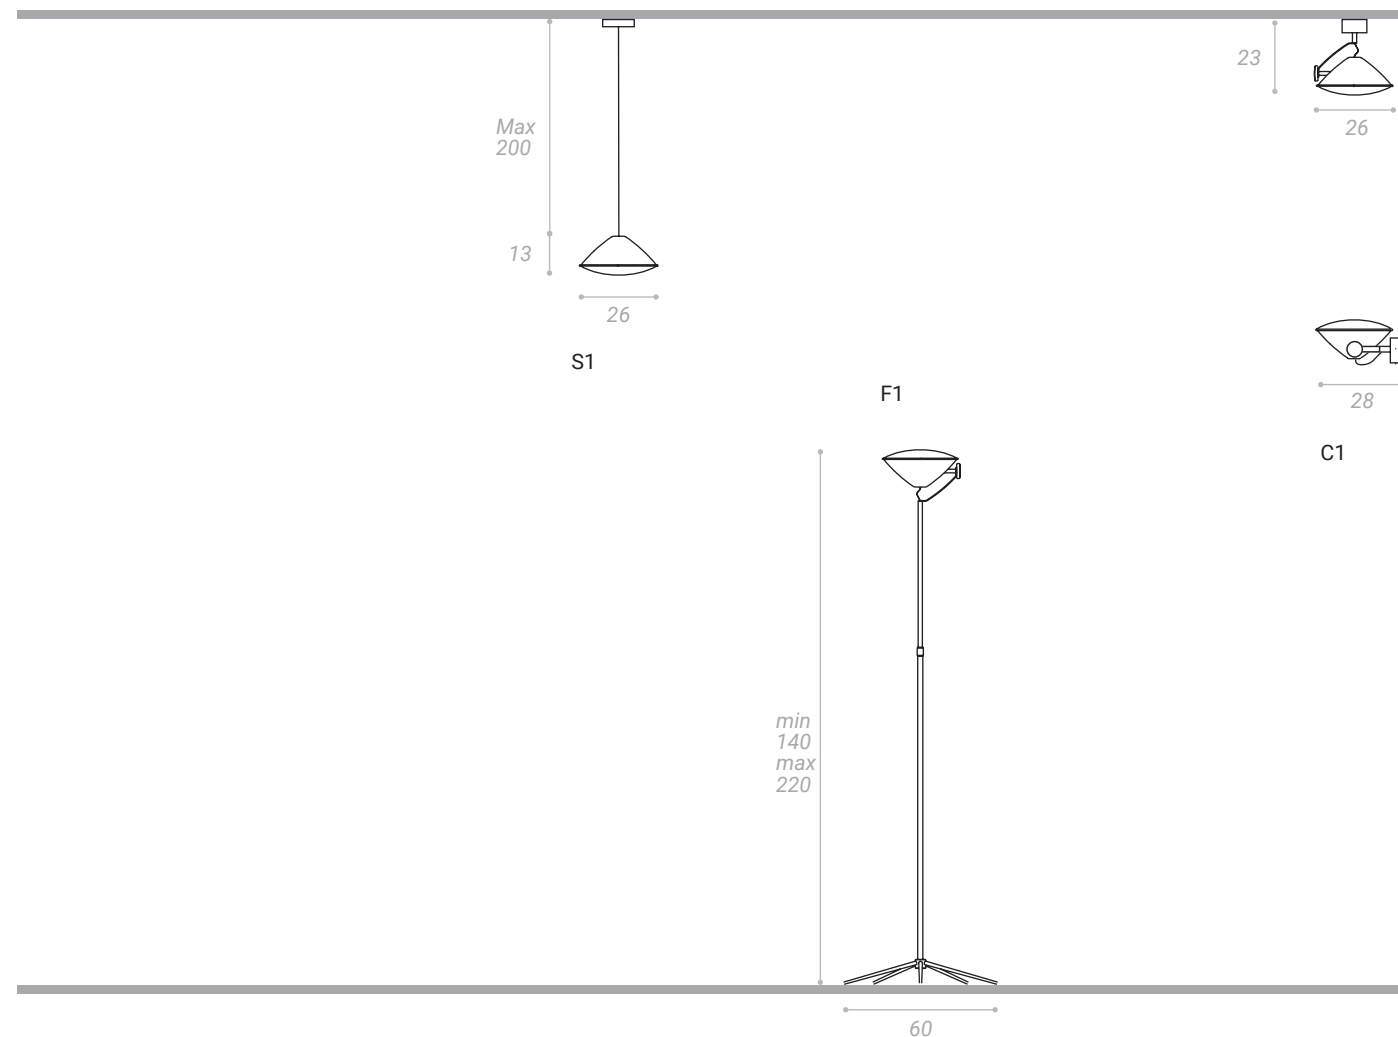

ARMONICA

design Gianfranco Marabese 2010

Proiettore snodabile per orientare la luce, di forma iconica, dai tratti essenziali, eleganti e un design senza tempo.

Flexible projector to orient the light, iconic in shape, with essential, elegant lines and a timeless design.

MATERIALI/MATERIALS
metallo/metal

FINITURE/
FINISHES

BRONZE/
BRONZE

CROMO/
CHROME

OTTONE/
BRASS

RAME/
COPPER

S1] LED R7s 118mm 17,5W 110/230V 2452Lm
 C1] LED R7s 118mm 17,5W 110/230V 2452Lm
 F1] LED R7s 118mm 17,5W 110/230V 2452Lm Dimmer included