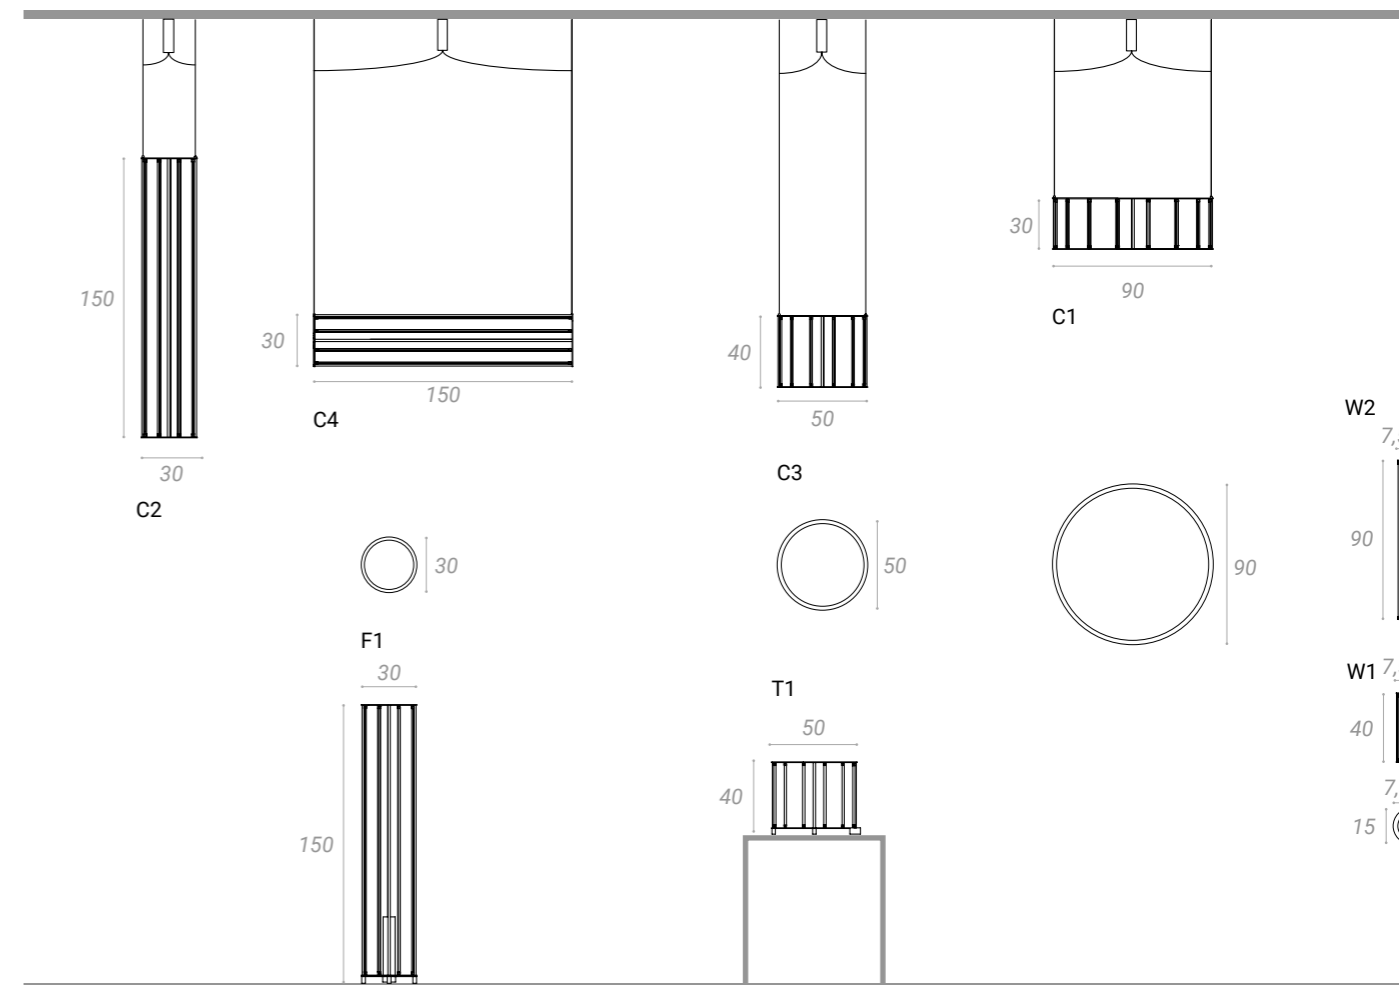

Ra round

Ra round

Ra round

Ra round

Ra round

Ra round

- C1 Led 2700°K 26W 24V
- C2 Led 2700°K 70W 24V
- C3 Led 2700°K 30W 24V
- C4 Led 2700°K 70W 24V
- F1 Led 2700°K 70W 24V
- T1 Led 2700°K 30W 24V
- W1 Led 2700°K 8W 24V
- W2 Led 2700°K 17W 24V