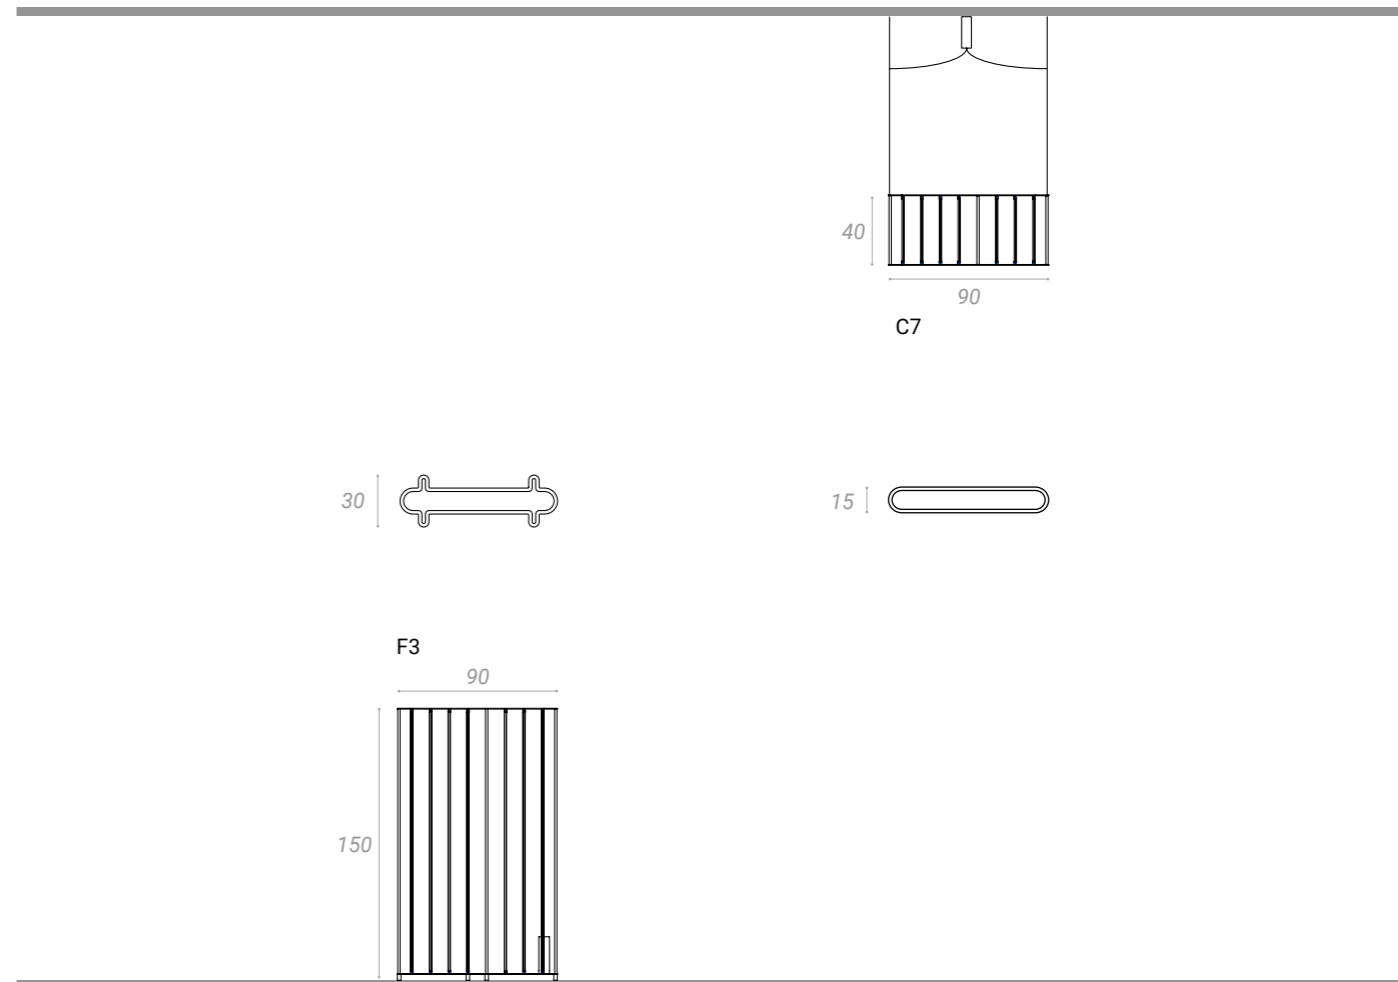

C7 Led 2700°K 20W 24V
F3 Led 2700°K 70W 24V

CE F3 Dimmer included
CE C7

MATERIALI/MATERIALS
metallo/metal

FINITURE/
FINISHES

ORO ANTICO/
ANTIQUE GOLD

CROMO/
CHROME

ANTRACITE/
ANTHRACITE