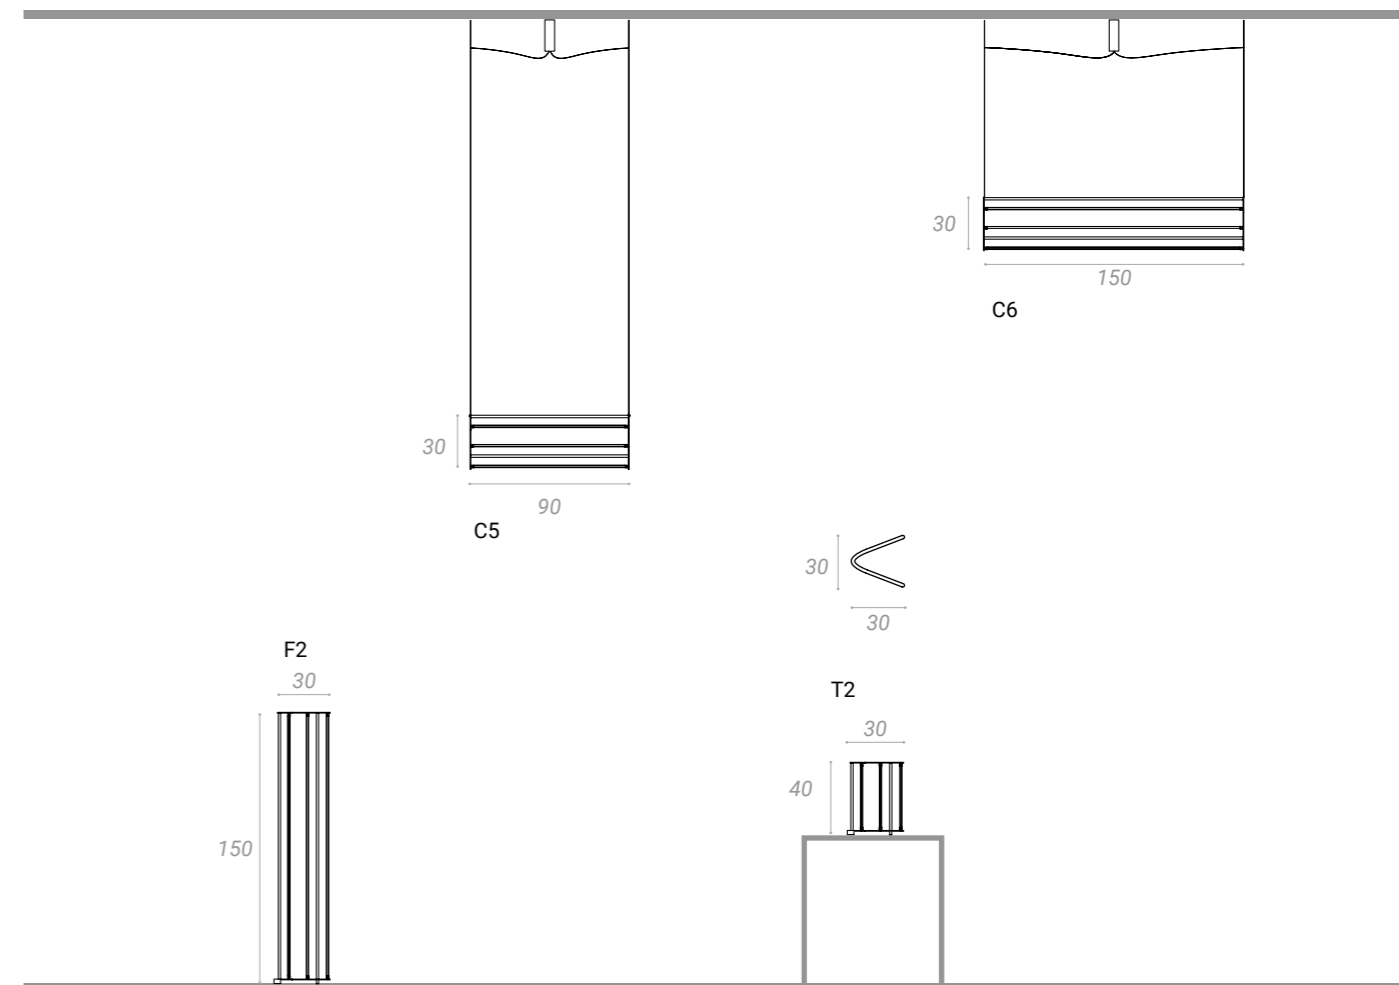

- C5 Led 2700°K 34W 24V
- C6 Led 2700°K 54W 24V
- F2 Led 2700°K 54W 24V
- T2 Led 2700°K 15W 24V

F2/T2 Dimmer included
C5/C6

MATERIALI/MATERIALS
metallo/metal

FINITURE/
FINISHES

ORO ANTICO/
ANTIQUÉ GOLD

CROMO/
CHROME

ANTRACITE/
ANTHRACITE