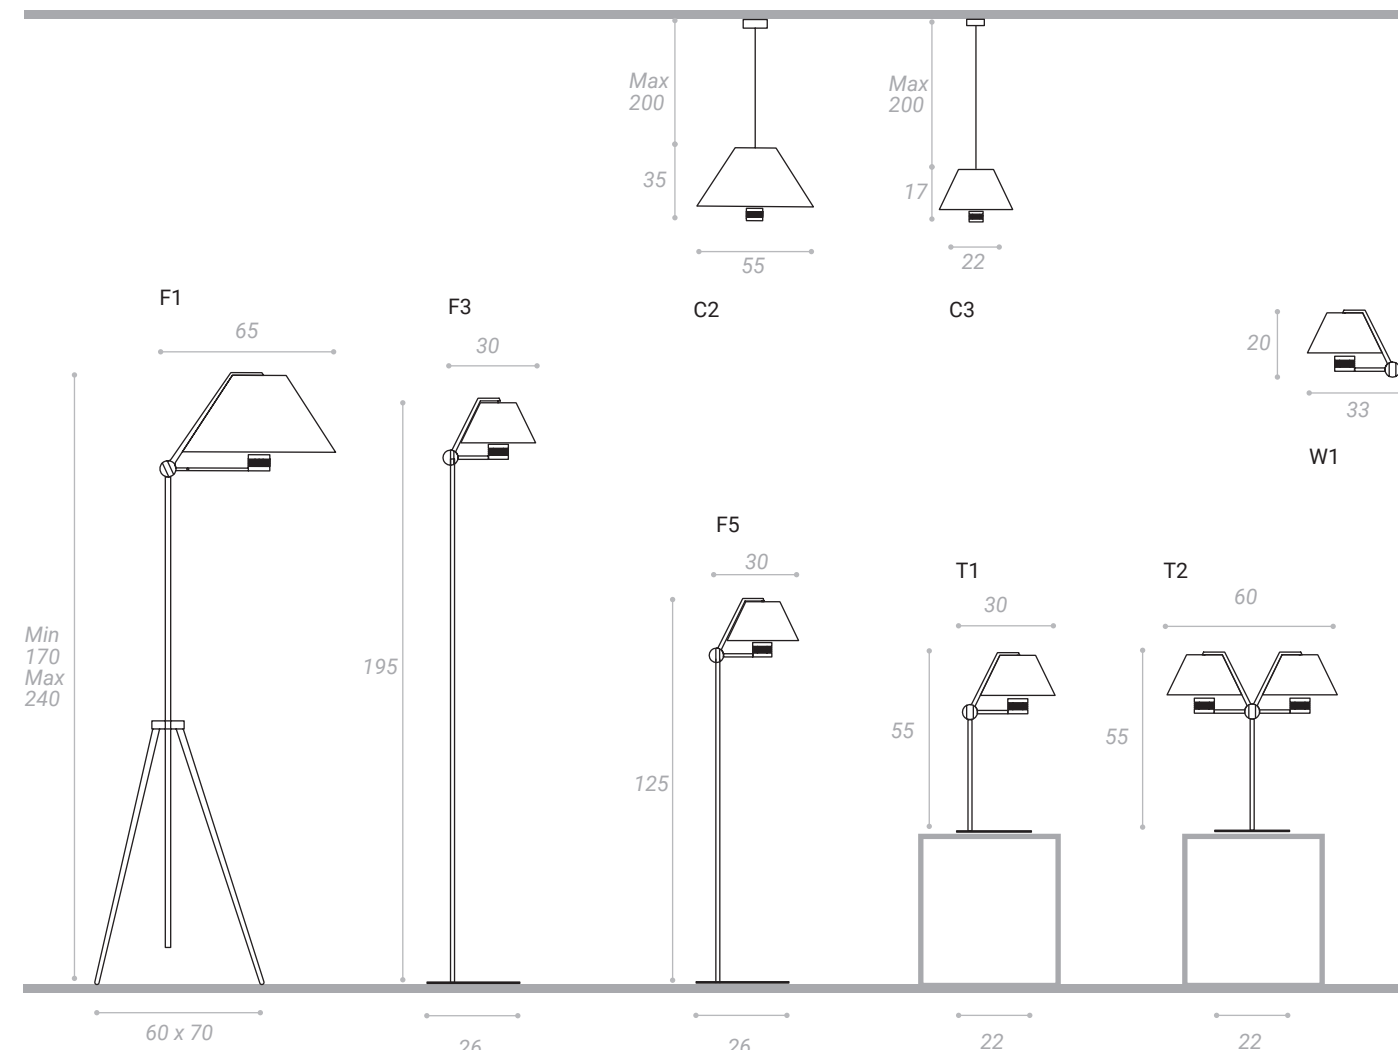

Collection inspired by the lamps used in movie sets. LED headlamps illuminate the inside of the adjustable diffusers that return reflected light without dazzling.

- F1 Led 17W 110/230V 1300Lm 3000°k Dimmer included
- C2 Led 17W 110/230V 1300Lm 3000°k
- C3 Led 13W 110/230V 1000Lm 3000°k
- W1 2x Led 13W 110/230V 1000Lm 3000°k Dimmer included
- T1
- T2
- F3 Led 13W 110/230V 1000Lm 3000°k Dimmer included
- F5