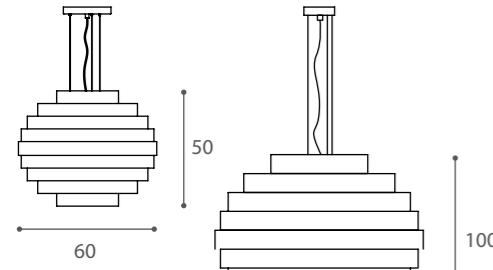

The project take again and make formally actual some signs which characterize the Nordic design and combine them to luminous atmosphere with an oriental taste. Nine metal rings with different diameter was assembled on a metallic for floor, wall, table, suspension and ceiling versions. From the light source, which is situated inside the volume's lamp, radiates a clear light which creates suggestive effects and reflexes on the external surfaces of the rings.

Finishes: white, aluminium, gold, silver and copper leaf or bronze with copper leaf inner part

W1

W2

C2

C1/C5

C3/C4

T

F1