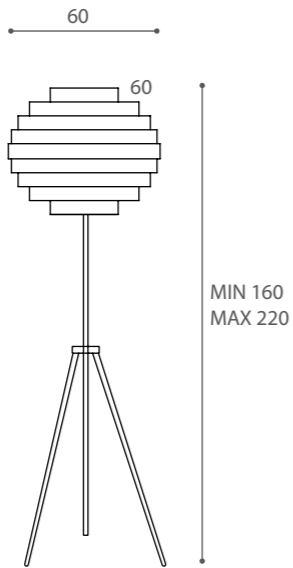

The project take again and make formally actual some signs which characterize the Nordic design and combine them to luminous atmosphere with an oriental taste. Nine metal rings with different diameter was assembled on a metallic for floor, wall, table, suspension and ceiling versions. From the light source, which is situated inside the volume's lamp, radiates a clear light which creates suggestive effects and reflexes on the external surfaces of the rings.

Finishes: white, aluminium, gold, silver and copper leaf or bronze with copper leaf inner part

W1

W2

C2

C1/C5

C3/C4

T

F1