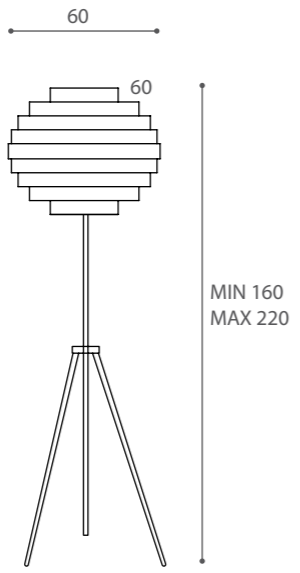

The project take again and make formally actual some signs which characterize the Nordic design and combine them to luminous atmosphere with an oriental taste. Nine metal rings with different diameter was assembled on a metallic for floor, wall, table, suspension and ceiling versions. From the light source, which is situated inside the volume's lamp, radiates a clear light which creates suggestive effects and reflexes on the external surfaces of the rings.

Finishes: white, aluminium, gold, silver and copper leaf or bronze with copper leaf inner part

W1

W2

C2

C1/C5

F1

C3/C4

T