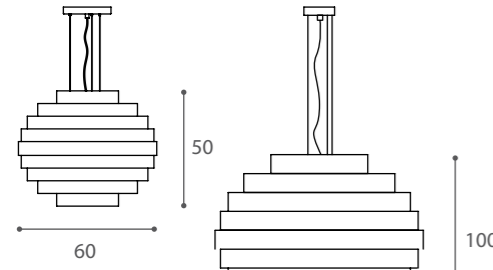

The project take again and make formally actual some signs which characterize the Nordic design and combine them to luminous atmosphere with an oriental taste. Nine metal rings with different diameter was assembled on a metallic for floor, wall, table, suspension and ceiling versions. From the light source, which is situated inside the volume's lamp, radiates a clear light which creates suggestive effects and reflexes on the external surfaces of the rings.

Finishes: white, aluminium, gold, silver and copper leaf or bronze with copper leaf inner part

W1

W2

C2

C1/C5

F1

C3/C4

T